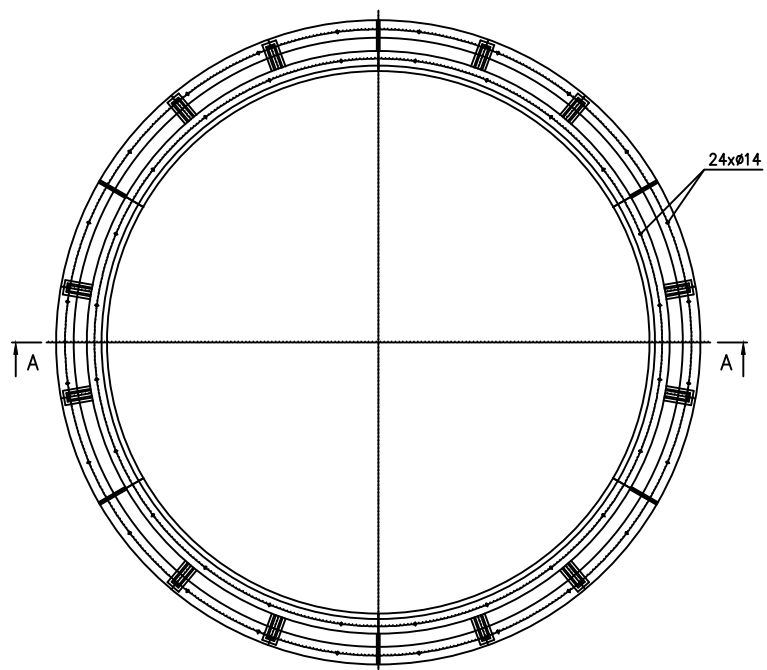

Standard segment

	Wentylatory WENTECH Imielin <a href="http://www.wentech.com.pl">www.wentech.com.pl</a>	
	Type:	DW 12 x 1800
No of segments:	6	
Weight of segment:	56 kg	
Total fan stack weight:	346 kg	