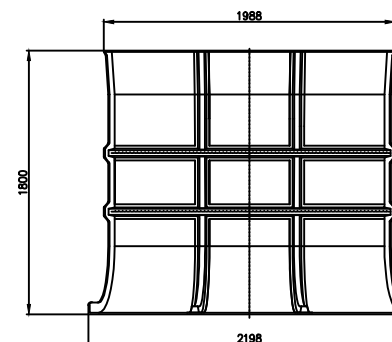

Standard segment

	Wentylatory WENTECH Imielin <a href="http://www.wentech.com.pl">www.wentech.com.pl</a>	
	Type:	DW 12 x 1800
No of segments:	6	
Weight of segment:	56 kg	
Total fan stack weight:	346 kg	