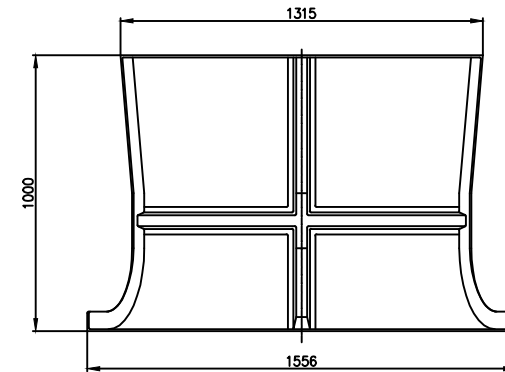

Standard segment

	Wentylatory WENTECH Imielin www.wentech.com.pl	
	Type:	DW 1600 x 1000
No of segments:	4	
Weight of segment:	19 kg	
Total fan stack weight:	79,2 kg	