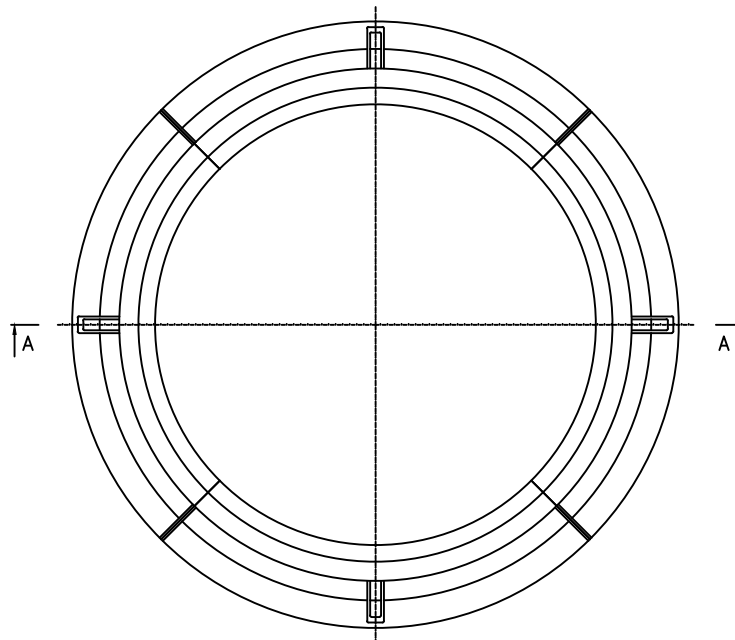

Standard segment

	Wentylatory WENTECH Imielin www.wentech.com.pl	
	Type:	DW 1600 x 1000
No of segments:	4	
Weight of segment:	19 kg	
Total fan stack weight:	79,2 kg	