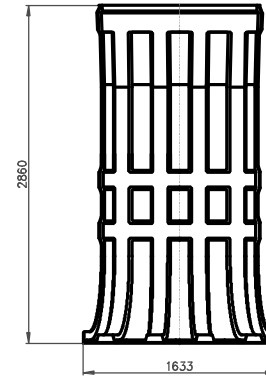

Standard segment

	Wentylatory WENTECH Imielin www.wentech.com.pl	
	Type:	DW 16 x 2860
No of segments:	12	
Weight of segment:	68 kg	
Total fan stack weight:	836 kg	