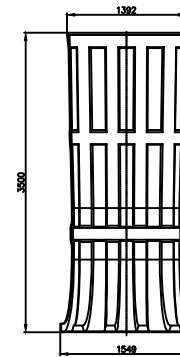

Standard segment

	Wentylatory WENTECH Imielin www.wentech.com.pl	
	Type:	DW 8000 x 3500
No of segments:	20	
Weight of segment:	94 kg	
Total fan stack weight:	1938 kg	