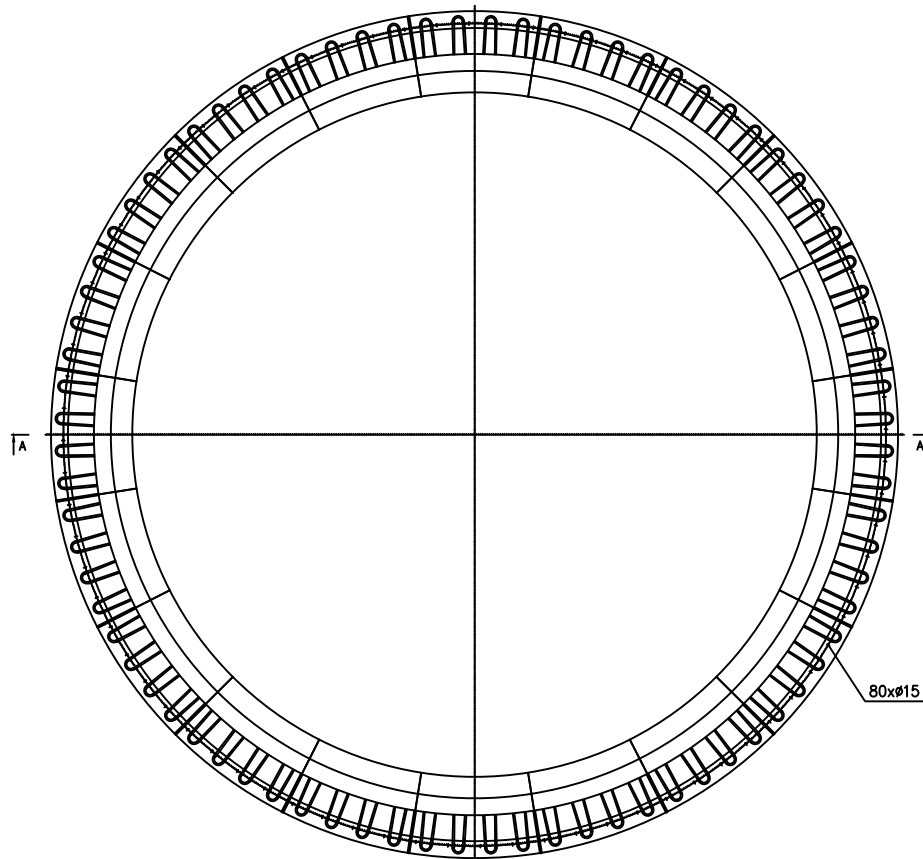

Standard segment

	Wentylatory WENTECH Imielin www.wentech.com.pl	
	Type:	DW 8000 x 3500
No of segments:	20	
Weight of segment:	94 kg	
Total fan stack weight:	1938 kg	